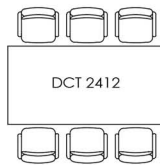

Conference Configuration #2