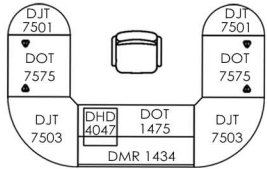

Reception Configuration