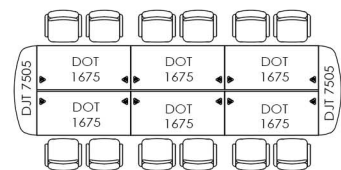

Conference Configuration #3