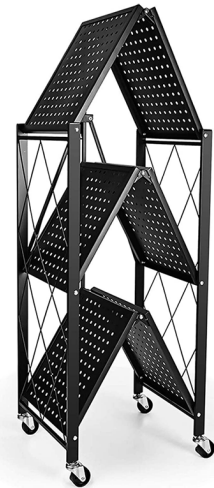

RBL 04
Rak Besi Lipat 4 Susun
71 x 31 x 120
● Black ○ White

35
36
38
38

RBL 05
Rak Besi Lipat 5 Susun
71 x 31 x 152
● Black ○ White

Protective Side
Prevent Sliding & Falling

Easy Free & Instalation
Stable & Non Shaking

Breathable Design
Anti Statches & Rust

Easy to Clean
Oil Resistant

LMC 81

80 x 40 x 73 cm

● Beech

LMC 82

110 x 40 x 73 cm

● Beech

LMC 83

100 x 45 x 73 cm

● Beech

LMC 85

120 x 55 x 73 cm

● Beech

LMC 86

80 x 40 x 125 cm