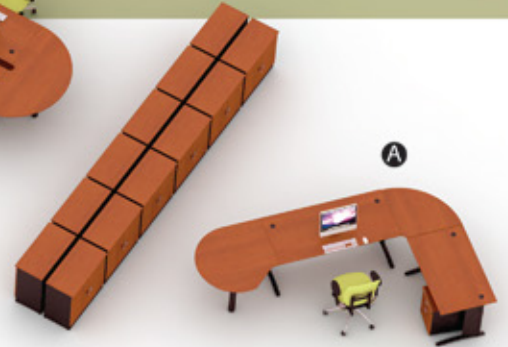

**PRODUCT
CONFIGURATIONS**