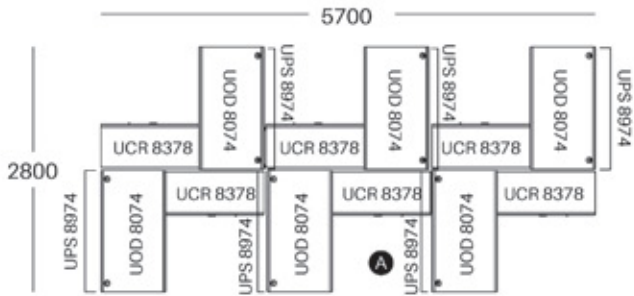

product
configuration