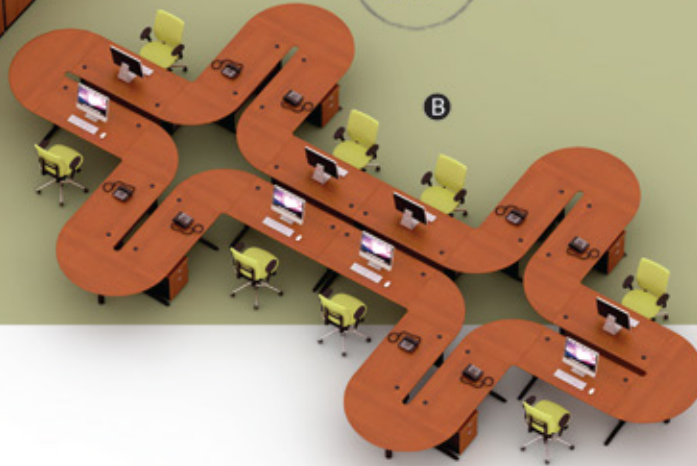

BLACK

DIMENSION WXD_XH

KYB

61 X 44 X 7

Ergonomic rounded edge finished in HPL (High Pressure Laminate) with hi-tech Post Forming processing. Our collaboration with designers and professionals, gives us the knowledge to achieve the efficiency to create advance products for today's new ways of working.