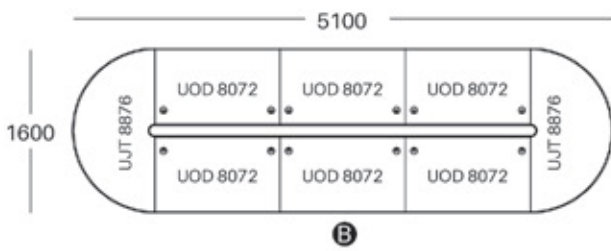

product
configuration