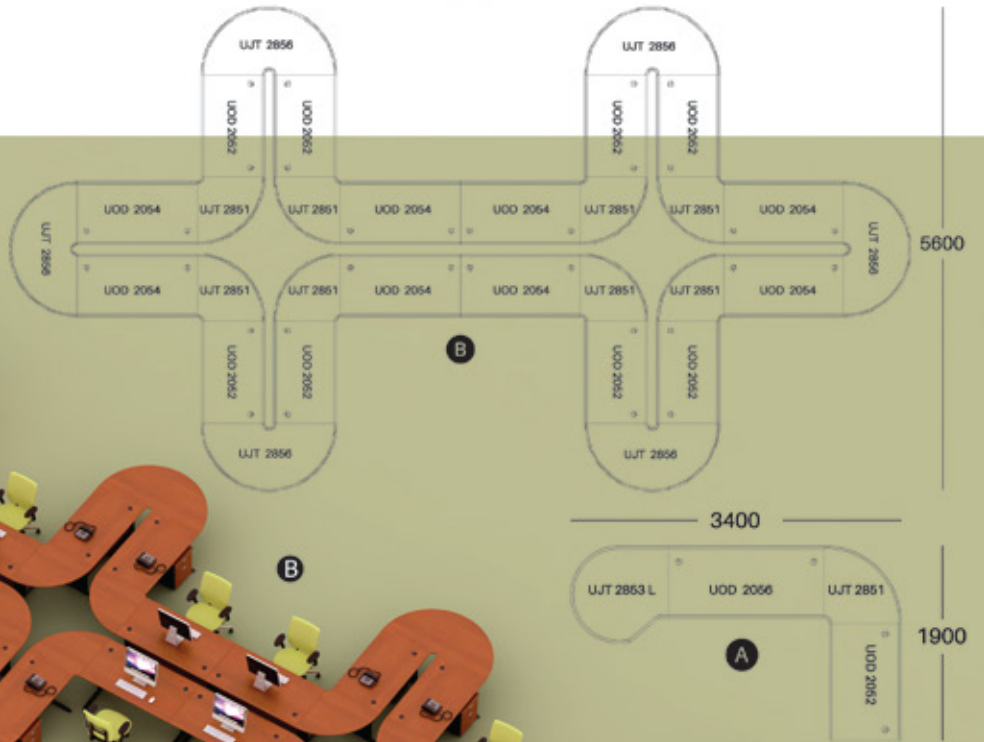

BLACK

DIMENSION WXD_XH

KYB

61 X 44 X 7

Ergonomic rounded edge finished in HPL (High Pressure Laminate) with hi-tech Post Forming processing. Our collaboration with designers and professionals, gives us the knowledge to achieve the efficiency to create advance products for today's new ways of working.