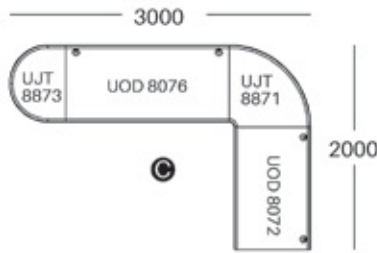

product
configuration