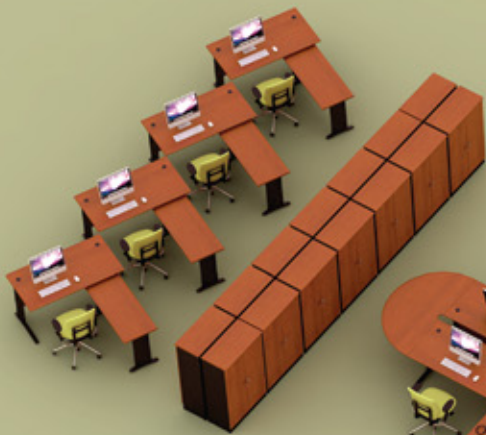

BLACK

DIMENSION WXD_XH

KYB

61 X 44 X 7

Ergonomic rounded edge finished in HPL (High Pressure Laminate) with hi-tech Post Forming processing. Our collaboration with designers and professionals, gives us the knowledge to achieve the efficiency to create advance products for today's new ways of working.