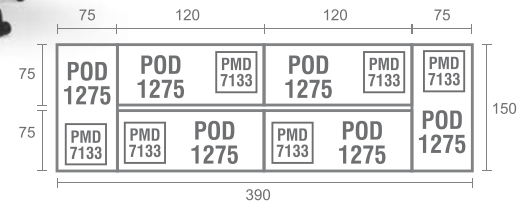

STAFF CONFIG 2 TYPE B

STAFF CONFIG 4 TYPE A

STAFF CONFIG 4 TYPE B

STAFF CONFIG 6 WITH VIEW

STAFF CONFIG 2 TYPE B

STAFF CONFIG 8

MEETING CONFIG 8-10 WITH VIEW

MEETING CONFIG 4

MEETING CONFIG 8

PRODUCTS DIMENSION

DESK

Side Desk

Type	Width	Depth	Height
PSD 1050	100	50	75

Office Desk

Type	Width	Depth	Height
POD 1260	120	60	75
POD 1275	120	75	75
POD 1475	140	75	75
POD 1675	160	75	75

DRAWER

Hanging Drawer

Type	Width	Depth	Height
PHD 7305	40	40	40

Type	Width	Depth	Height
PHD 7338	40	47	47

Mobile Drawer

Type	Width	Depth	Height
PMD 7133	48	46	66

Type	Width	Depth	Height
PMD 7331	40	46	52

JOINING TOP

Type	Width	Depth	Height
PJT 7705	155	78	75

Type	Width	Depth	Height
PJT 7701	78	78	2.5

Type	Width	Depth	Height
PJT 7708	78	78	2.5

*FOR CONFERENCE CONFIGURATIONS

CONFERENCE TABLE

Type	Width	Depth	Height
PCT 1224	240	120	75