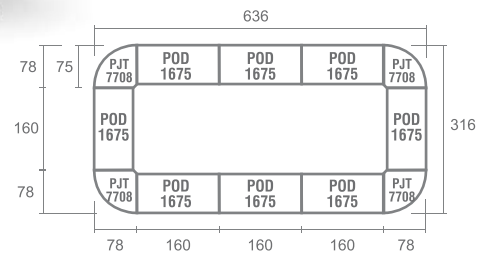

STAFF CONFIG 2 TYPE B

STAFF CONFIG 4 TYPE A

STAFF CONFIG 4 TYPE B

STAFF CONFIG 6 WITH VIEW

STAFF CONFIG 2 TYPE B

STAFF CONFIG 8

MEETING CONFIG 8-10 WITH VIEW

MEETING CONFIG 4

MEETING CONFIG 8

PRODUCTS DIMENSION

DESK

Side Desk

Type	Width	Depth	Height
PSD 1050	100	50	75

Office Desk

Type	Width	Depth	Height
POD 1260	120	60	75
POD 1275	120	75	75
POD 1475	140	75	75
POD 1675	160	75	75

DRAWER

Hanging Drawer

Type	Width	Depth	Height
PHD 7305	40	40	40

Type	Width	Depth	Height
PHD 7338	40	47	47

Mobile Drawer

Type	Width	Depth	Height
PMD 7133	48	46	66

Type	Width	Depth	Height
PMD 7331	40	46	52

JOINING TOP

Type	Width	Depth	Height
PJT 7705	155	78	75

Type	Width	Depth	Height
PJT 7701	78	78	2.5

Type	Width	Depth	Height
PJT 7708	78	78	2.5

*FOR CONFERENCE CONFIGURATIONS

CONFERENCE TABLE

Type	Width	Depth	Height
PCT 1224	240	120	75