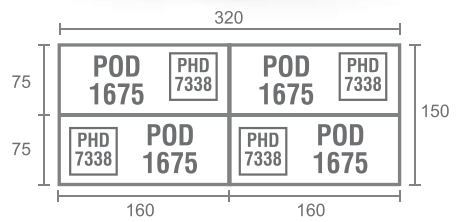

STAFF CONFIG 2 TYPE B

STAFF CONFIG 4 TYPE A

STAFF CONFIG 4 TYPE B

STAFF CONFIG 6 WITH VIEW

STAFF CONFIG 2 TYPE B

STAFF CONFIG 8

MEETING CONFIG 8-10 WITH VIEW

MEETING CONFIG 4

MEETING CONFIG 8

PRODUCTS DIMENSION

DESK

Side Desk

Type	Width	Depth	Height
PSD 1050	100	50	75

Office Desk

Type	Width	Depth	Height
POD 1260	120	60	75
POD 1275	120	75	75
POD 1475	140	75	75
POD 1675	160	75	75

DRAWER

Hanging Drawer

Type	Width	Depth	Height
PHD 7305	40	40	40

Type	Width	Depth	Height
PHD 7338	40	47	47

Mobile Drawer

Type	Width	Depth	Height
PMD 7133	48	46	66

Type	Width	Depth	Height
PMD 7331	40	46	52

JOINING TOP

Type	Width	Depth	Height
PJT 7705	155	78	75

Type	Width	Depth	Height
PJT 7701	78	78	2.5

Type	Width	Depth	Height
PJT 7708	78	78	2.5

*FOR CONFERENCE CONFIGURATIONS

CONFERENCE TABLE

Type	Width	Depth	Height
PCT 1224	240	120	75