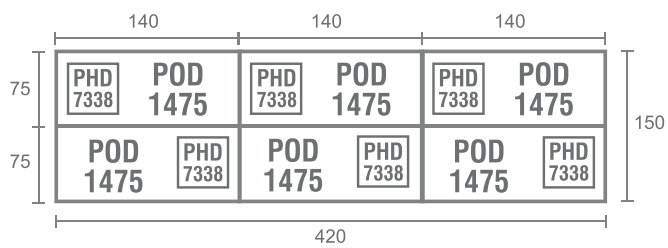

STAFF CONFIG 2 TYPE B

STAFF CONFIG 4 TYPE A

STAFF CONFIG 4 TYPE B

STAFF CONFIG 6 WITH VIEW

STAFF CONFIG 2 TYPE B

STAFF CONFIG 8

MEETING CONFIG 8-10 WITH VIEW

MEETING CONFIG 4

MEETING CONFIG 8

PRODUCTS DIMENSION

DESK

Side Desk

Type	Width	Depth	Height
PSD 1050	100	50	75

Office Desk

Type	Width	Depth	Height
POD 1260	120	60	75
POD 1275	120	75	75
POD 1475	140	75	75
POD 1675	160	75	75

DRAWER

Hanging Drawer

Type	Width	Depth	Height
PHD 7305	40	40	40

Type	Width	Depth	Height
PHD 7338	40	47	47

Mobile Drawer

Type	Width	Depth	Height
PMD 7133	48	46	66

Type	Width	Depth	Height
PMD 7331	40	46	52

JOINING TOP

Type	Width	Depth	Height
PJT 7705	155	78	75

Type	Width	Depth	Height
PJT 7701	78	78	2.5

Type	Width	Depth	Height
PJT 7708	78	78	2.5

*FOR CONFERENCE CONFIGURATIONS

CONFERENCE TABLE

Type	Width	Depth	Height
PCT 1224	240	120	75