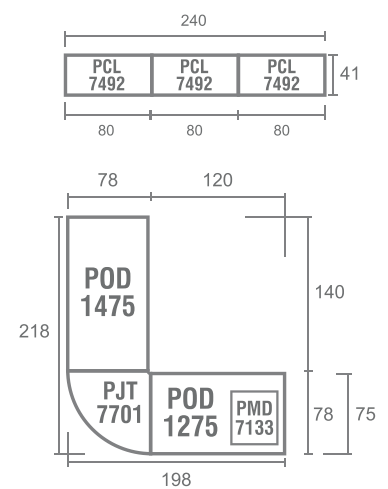

**New Classic
Walnut**

Black

*Warna akan berbeda dari produk asli

Ditetapkan ulang, mutlak dan penting, **Powell One Series** menyediakan fungsi dan keanggunan untuk lingkungan manajerial.

Kombinasi fleksibel dari material aluminium dan panel untuk kedua meja menciptakan ruang kerja yang ramping dan modern, yang meningkatkan konfigurasi Powell yang sangat penting dan serbaguna.