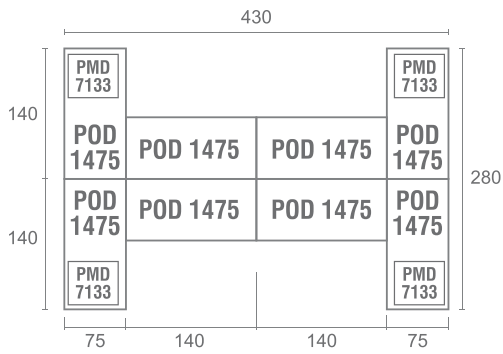

STAFF CONFIG 2 TYPE B

STAFF CONFIG 4 TYPE A

STAFF CONFIG 4 TYPE B

STAFF CONFIG 6 WITH VIEW

STAFF CONFIG 2 TYPE B

STAFF CONFIG 8

MEETING CONFIG 8-10 WITH VIEW

MEETING CONFIG 4

MEETING CONFIG 8

PRODUCTS DIMENSION

DESK

Side Desk

Type	Width	Depth	Height
PSD 1050	100	50	75

Office Desk

Type	Width	Depth	Height
POD 1260	120	60	75
POD 1275	120	75	75
POD 1475	140	75	75
POD 1675	160	75	75

DRAWER

Hanging Drawer

Type	Width	Depth	Height
PHD 7305	40	40	40

Type	Width	Depth	Height
PHD 7338	40	47	47

Mobile Drawer

Type	Width	Depth	Height
PMD 7133	48	46	66

Type	Width	Depth	Height
PMD 7331	40	46	52

JOINING TOP

Type	Width	Depth	Height
PJT 7705	155	78	75

Type	Width	Depth	Height
PJT 7701	78	78	2.5

Type	Width	Depth	Height
PJT 7708	78	78	2.5

*FOR CONFERENCE CONFIGURATIONS

CONFERENCE TABLE

Type	Width	Depth	Height
PCT 1224	240	120	75