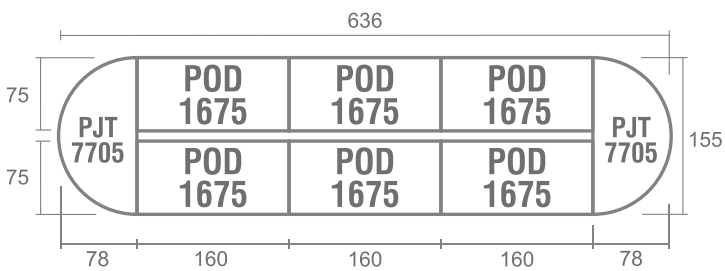

STAFF CONFIG 2 TYPE B

STAFF CONFIG 4 TYPE A

STAFF CONFIG 4 TYPE B

STAFF CONFIG 6 WITH VIEW

STAFF CONFIG 2 TYPE B

STAFF CONFIG 8

MEETING CONFIG 8-10 WITH VIEW

MEETING CONFIG 4

MEETING CONFIG 8

PRODUCTS DIMENSION

DESK

Side Desk

Type	Width	Depth	Height
PSD 1050	100	50	75

Office Desk

Type	Width	Depth	Height
POD 1260	120	60	75
POD 1275	120	75	75
POD 1475	140	75	75
POD 1675	160	75	75

DRAWER

Hanging Drawer

Type	Width	Depth	Height
PHD 7305	40	40	40

Type	Width	Depth	Height
PHD 7338	40	47	47

Mobile Drawer

Type	Width	Depth	Height
PMD 7133	48	46	66

Type	Width	Depth	Height
PMD 7331	40	46	52

JOINING TOP

Type	Width	Depth	Height
PJT 7705	155	78	75

Type	Width	Depth	Height
PJT 7701	78	78	2.5

Type	Width	Depth	Height
PJT 7708	78	78	2.5

*FOR CONFERENCE CONFIGURATIONS

CONFERENCE TABLE

Type	Width	Depth	Height
PCT 1224	240	120	75