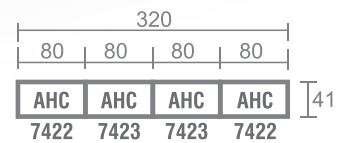

*Warna akan berbeda dari produk asli