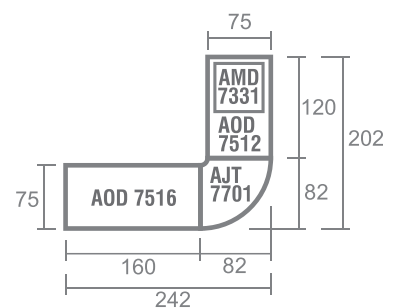

*Warna akan berbeda dari produk asli

Features

Kaki meja dengan perpaduan bahan aluminium, metal dan plastik berkualitas tinggi.

bentuk ujung meja didesain khusus untuk kenyamanan bekerja.

Pada bagian kaki terdapat jalur kabel ke bagian bawah kaki meja membuat kabel terlihat rapi. Dilengkapi penstabil ketinggian meja.

Tersedia jalur kabel dengan desain khusus.

Sistem Tropicalline dilengkapi dengan kawat manajemen sistem untuk menyembunyikan semua barang yang tidak berharga itu dengan rapi.

Konsep **A Class** elegan dengan gaya dan desain esensial, dapat digunakan untuk membuat komposisi dengan standar kualitas, gambar, utilitas, dan kenyamanan yang tinggi. Sistem eksekutif dengan kepribadian yang kuat, fitur yang paling khas adalah penampang bingkai dan ketebalan yang cukup besar.

Percaya pada efisiensi, Sebuah meja inti kelas digunakan dalam cluster untuk memaksimalkan ruang lantai dan memberi Anda fleksibilitas untuk menciptakan lingkungan kerja tim yang sangat efektif.