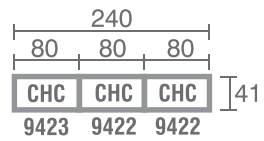

Type	Width	Depth	Height
BCL 7493	80	42	87

High Cabinet

Type	Width	Depth	Height
BHC 7421	80	42	200

Type	Width	Depth	Height
BHC 7422	80	42	200

Type	Width	Depth	Height
BHC 7423	80	42	200

Executive Config with View