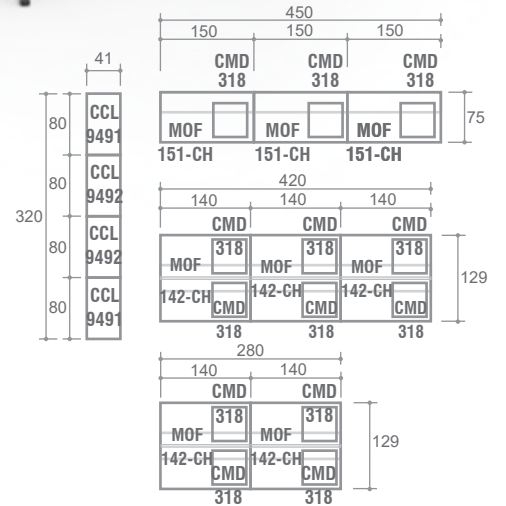

* Tidak termasuk port electric