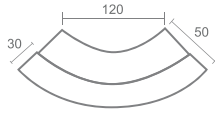

Products Dimension

MRB - 1112