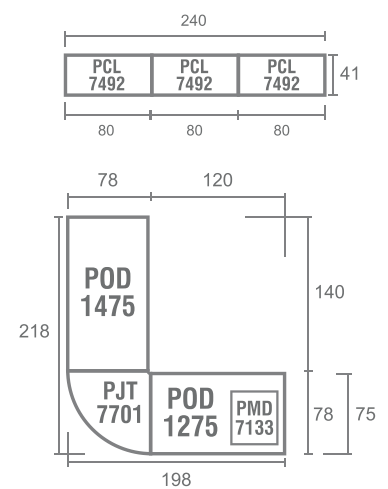

**New Classic
Walnut**

Black

*Warna akan berbeda dari produk asli

Ditetapkan ulang, mutlak dan penting, **Powell One Series** menyediakan fungsi dan keanggunan untuk lingkungan manajerial.

Kombinasi fleksibel dari material aluminium dan panel untuk kedua meja menciptakan ruang kerja yang ramping dan modern, yang meningkatkan konfigurasi Powell yang sangat penting dan serbaguna.