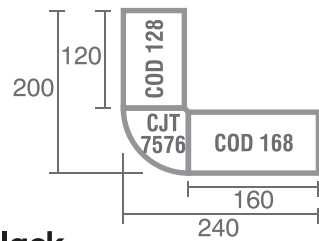

Products Dimension

Desk

Side Desk

Type	Width	Depth	Height
BOD 7575	75	75	75

Type	Width	Depth	Height
BOD 6010	100	60	75
BOD 6012	120	60	75

Main Desk

Type	Width	Depth	Height
BOD 9018	180	90	75

Office Desk

Conference Table

Type	Width	Depth	Height
BCT 7012	120	120	75

Type	Width	Depth	Height
BCT 9518	180	95	75
BCT 1224	240	120	75

Cabinet

Lower Cabinet

Type	Width	Depth	Height
BCL 7491	80	42	87

Type	Width	Depth	Height
BCL 7492	80	42	87

Type	Width	Depth	Height
BCL 7493	80	42	87

High Cabinet

Type	Width	Depth	Height
BHC 7421	80	42	200

Type	Width	Depth	Height
BHC 7422	80	42	200

Type	Width	Depth	Height
BHC 7423	80	42	200

Executive Config with View

Products Dimension

Desk

Side Desk

Type	Width	Depth	Height
COD 758	75	75	75

Type	Width	Depth	Height
CSD 105	100	50	75

Office Desk

Type	Width	Depth	Height
COD 128	120	75	75
COD 148	140	75	75
COD 158	150	75	75
COD 168	160	75	75