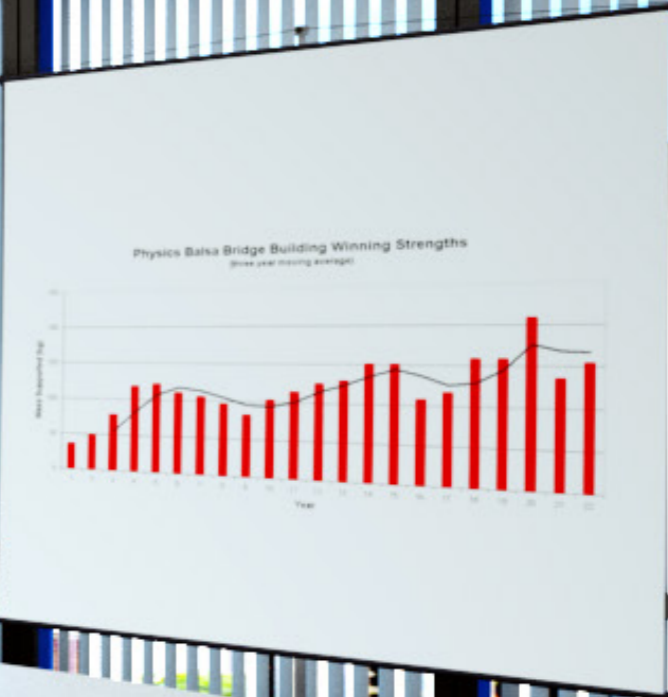

let's do
what we love
& do a lot
of it

MARC JACOBS