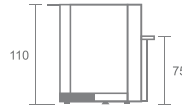

Products Dimension

MRB - 1112