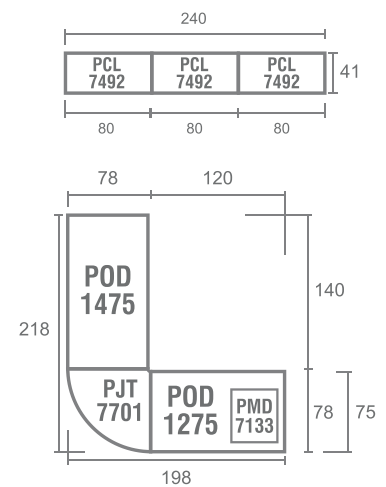

**New Classic
Walnut**

Black

*Warna akan berbeda dari produk asli

Ditetapkan ulang, mutlak dan penting, **Powell One Series** menyediakan fungsi dan keanggunan untuk lingkungan manajerial.

Kombinasi fleksibel dari material aluminium dan panles untuk kedua meja menciptakan ruang kerja yang ramping dan modern, yang meningkatkan konfigurasi Powell yang sangat penting dan serbaguna.