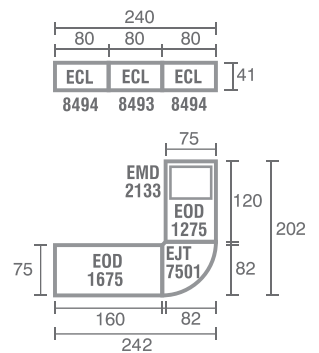

Beech

Black

*Warna akan berbeda dari produk asli

Features

Kaki meja berbahan aluminium dengan desain futuristik.

Bentuk ujung meja didesain khusus untuk kenyamanan bekerja.

Dilengkapi penstabil meja yang dapat disesuaikan untuk mengatasi kemiringan lantai ruangan.

Tersedia jalur kabel dengan desain khusus.

Modera E-Class adalah sistem furnitur yang dilengkapi dengan desain ergonomis. Ujung meja didesain dengan bentuk kurva dan sudut yang lembut. Detail profil yang sama dengan bagian atas kabinet, menambah kesempurnaan desain dan menjadi solusi desain yang lengkap. Kaki meja modern dilengkapi dengan aluminium yang memperkuat desain.