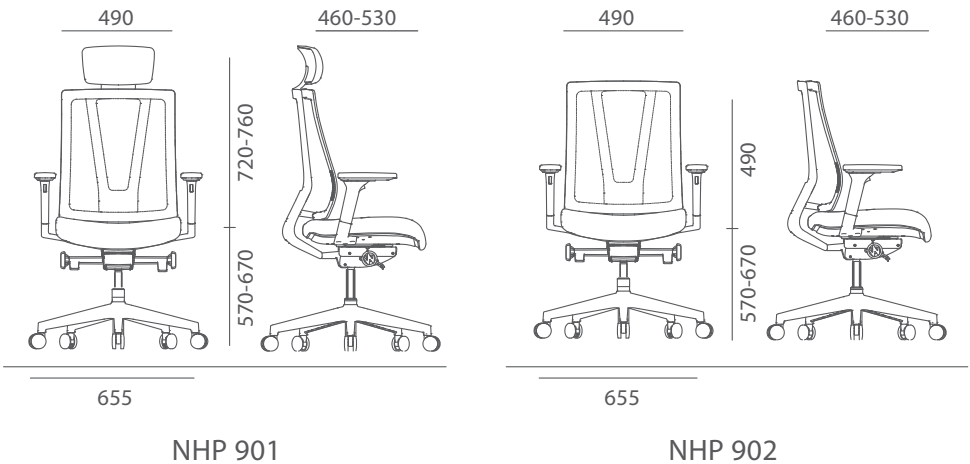

# GAVA

Highly functional Gava ergonomic chair helps to escalate working efficiency by providing comfortable and healthy atmosphere. Uplifting backrest mechanism enables precise support by increasing and decreasing degree of curve in the lumbar. Gava flexible backrest feature fits every sitting movement and promotes correct posture. Weight balanced synchro mechanism with tension adjustment supports accurate tension requirement.

# Specification

Type	High & Medium Back Task Chair
Head-Rest	Height Adjustable
Back-Rest	Breathable Polyester Mesh Unique 3 level Adjustable Lifting Back Rest
Arm-Rest	Adjustable PP
Lumbar	Smart Lumbat Fit System
Seat	Sliding Seat
Mechanism	Synchronized Mechanism
Chair Base	Nylon

# Size