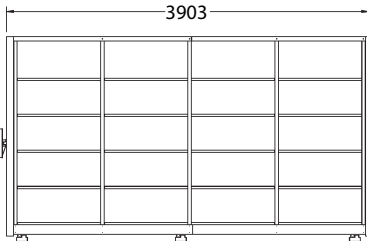

MECHANICAL COMPACTOR

STANDARD BAY TYPES

BAY DEEP AND CAPACITY

BAY CONFIGURATIONS

4 BAY DEEP