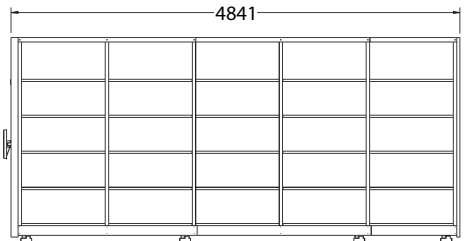

MECHANICAL COMPACTOR

STANDARD BAY TYPES

BAY DEEP AND CAPACITY

BAY CONFIGURATIONS

5 BAY DEEP