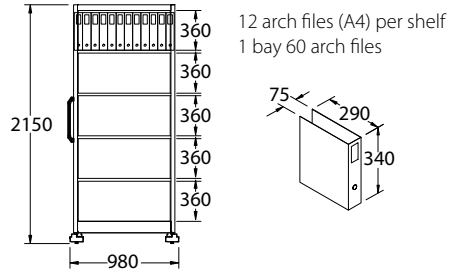

BAY DEEP AND CAPACITY

1 BAY DEPP