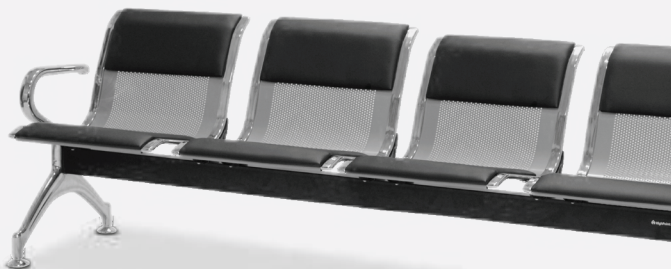

## Specification

Back & Seat Rest	Polyurethane
Frame and Arm Rest	Powder Coated Aluminum
Leg	Diecast Aluminum
Beam	Horizontal Steel Tube
Capacity	3 / 4 Seater

AK400S

AY305K

AK300SP

AY405SP