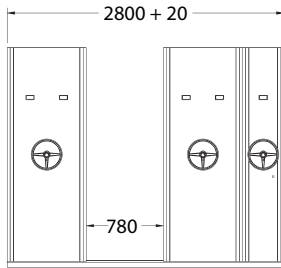

BAY CONFIGURATIONS

5 BAY