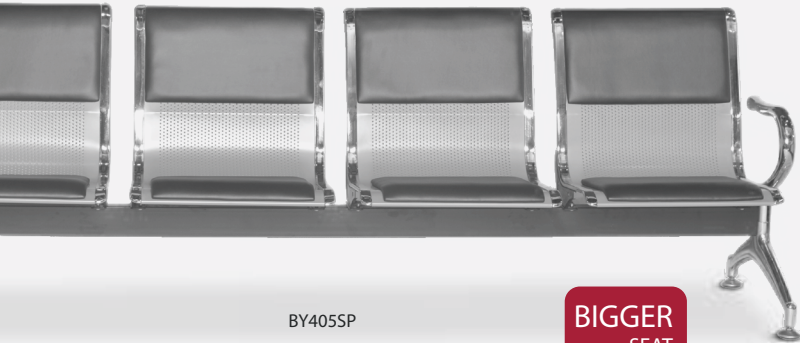

## Specification

Back & Seat Rest	Metal Perforated
Arm Rest & Leg	Metal Chrome
Capacity	3 / 4 Seater

Cushion Seat Rest

Cushion Seat & Back Rest

BY405S

**BIGGER  
SEAT**

MK300K

BY405SP