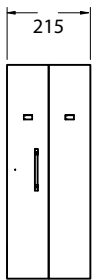

BAY CONFIGURATIONS

2 BAY