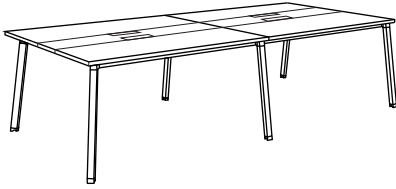

CLARION

WORK STATION 4 PEOPLE

- **CLARION0412** W240 - D140 - H75
- **CLARION0414** W280 - D140 - H75
- **CLARION0416** W320 - D140 - H75