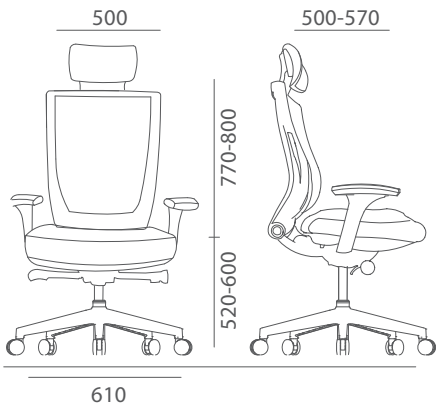

Specification

Type	High & Medium Back Task Chair
Head-Rest	Height Adjustable
Back-Rest	Breathable Polyester Mesh
Arm-Rest	3D with PU Pad
Lumbar	Smart Lumbat Fit System
Seat	Sliding Seat
Mechanism	Synchronized Mechanism with 5 locking positions
Chair Base	Nylon

Size

TRM001