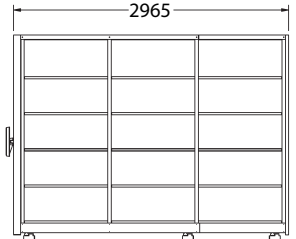

MECHANICAL COMPACTOR

STANDARD BAY TYPES

BAY DEEP AND CAPACITY

BAY CONFIGURATIONS

3 BAY DEEP