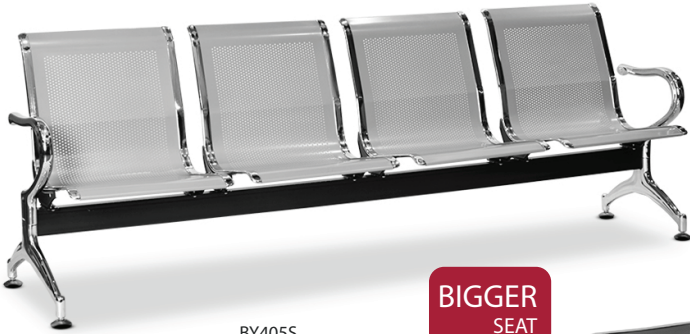

## Specification

Back & Seat Rest	Metal Perforated
Arm Rest & Leg	Metal Chrome
Capacity	3 / 4 Seater

Cushion Seat Rest

Cushion Seat & Back Rest

BY405S

**BIGGER  
SEAT**

MK300K

BY405SP