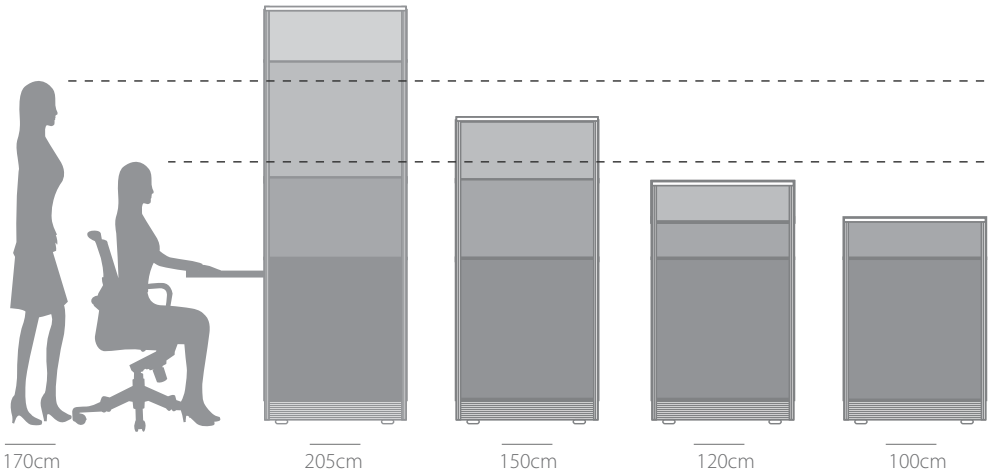

Practical and Functional Table Screens

JPF Partition Cable Management