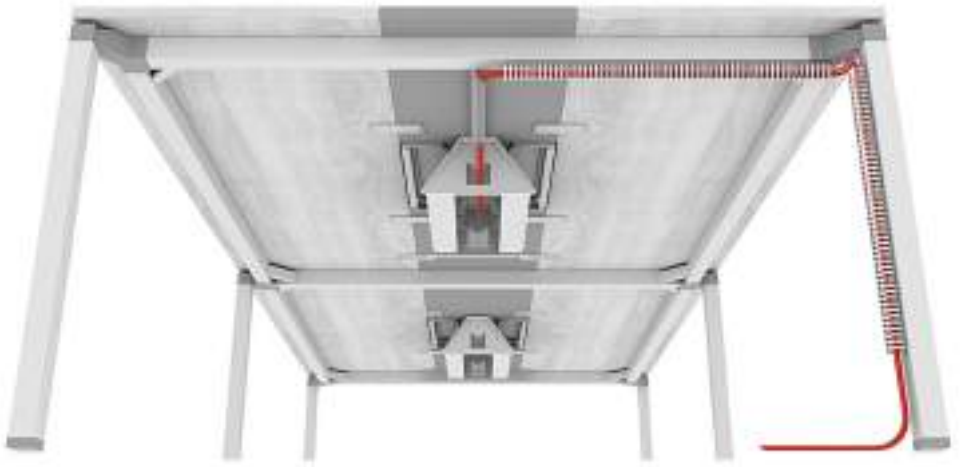

Undertable Wiring System