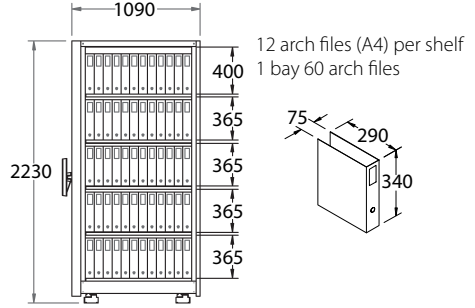

BAY DEEP AND CAPACITY

1 Bay Deep