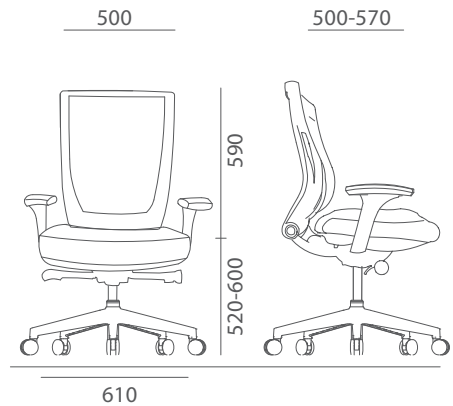

Specification

Type	High & Medium Back Task Chair
Head-Rest	Height Adjustable
Back-Rest	Breathable Polyester Mesh
Arm-Rest	3D with PU Pad
Lumbar	Smart Lumbat Fit System
Seat	Sliding Seat
Mechanism	Synchronized Mechanism with 5 locking positions
Chair Base	Nylon

Size

TRM002