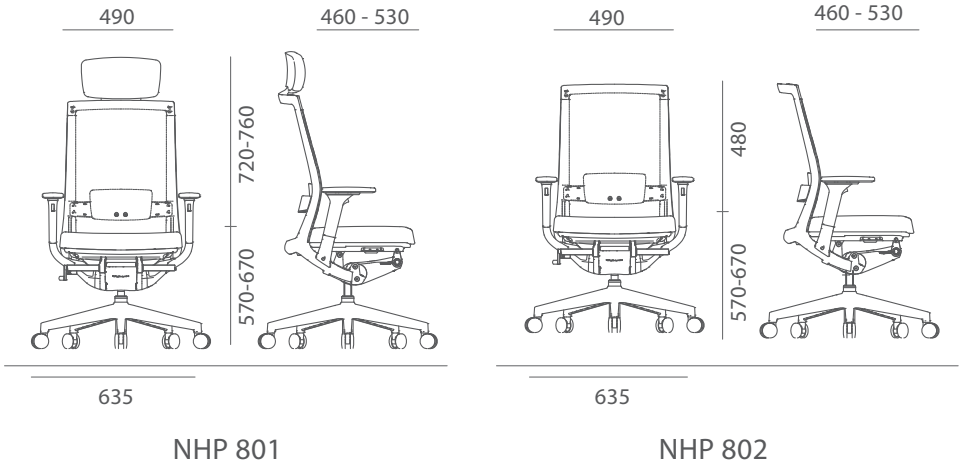

**Simple and universal designed  
high performance task chair!**

# Specification

Type	High & Medium Back Task Chair
Head-Rest	Height Adjustable
Back-Rest	Breathable Polyester Mesh
Arm-Rest	3D with PU Pad
Lumbar	Adjustable
Seat	Sliding Seat
Mechanism	Synchronized Mechanism
Chair Base	Nylon

# Size