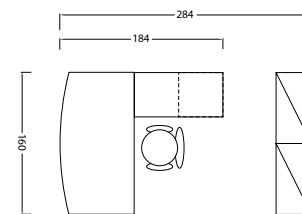

PRO EXCEL

SERIES

PRO EXCEL 4