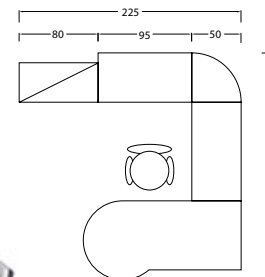

PRO EXCEL

SERIES

PRO EXCEL 7