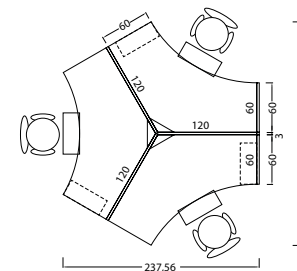

## SLIM 2

**SLIM 3**

**SLIM 4**

## SLIM BETA SPECIFICATION

DESCRIPTION	TYPE	Measurement (cm)		DESCRIPTION	TYPE	Measurement (cm)	
		H	W			H	W
<b>Slim B Fabric Partition</b>  	MPS-B 1005	100	50	<b>Slim B Half Glass Partition</b>  	MPS-B 1205HG	120	50
	MPS-B 1006		60		MPS-B 1206HG		60
	MPS-B 1007		70		MPS-B 1207HG		70
	MPS-B 1009		90		MPS-B 1209HG		90
	MPS-B 1010		100		MPS-B 1210HG		100
	MPS-B 1012		120		MPS-B 1212HG		120
	MPS-B 1205	120	50		MPS-B 1505HG	150	50
	MPS-B 1206		60		MPS-B 1506HG		60
	MPS-B 1207		70		MPS-B 1507HG		70
	MPS-B 1209		90		MPS-B 1509HG		90
	MPS-B 1210		100		MPS-B 1510HG		100
	MPS-B 1212		120		MPS-B 1512HG		120
	MPS-B 1505	150	50	MPS-B 1805HG	180	50	
	MPS-B 1506		60	MPS-B 1806HG		60	
	MPS-B 1507		70	MPS-B 1807HG		70	
	MPS-B 1509		90	MPS-B 1809HG		90	
	MPS-B 1510		100	MPS-B 1810HG		100	
	MPS-B 1512		120	MPS-B 1812HG		120	
	MPS-B 1805	180	50				
	MPS-B 1806		60				
	MPS-B 1807		70				
	MPS-B 1809		90				
	MPS-B 1810		100				
	MPS-B 1812		120				

## SLIM BETA SPECIFICATION

DESCRIPTION	TYPE	Measurement (cm)		DESCRIPTION	TYPE	Measurement (cm)	
		H	W			H	W
Slim B Half Perforated (H.40cm) Fabric  	MPS-B 1205HP	120	50	Slim B Half Glass Fabric & Perforated (H.40cm)  	MPS-B 1505HG-P	150	50
	MPS-B 1206HP		60		MPS-B 1506HG-P		60
	MPS-B 1207HP		70		MPS-B 1507HG-P		70
	MPS-B 1209HP		90		MPS-B 1509HG-P		90
	MPS-B 1210HP		100		MPS-B 1510HG-P		100
	MPS-B 1212HP		120		MPS-B 1512HG-P		120
	MPS-B 1505HP		150		50		MPS-B 1805HG-P
	MPS-B 1506HP	60			MPS-B 1806HG-P	60	
	MPS-B 1507HP	70			MPS-B 1807HG-P	70	
	MPS-B 1509HP	90			MPS-B 1809HG-P	90	
	MPS-B 1510HP	100			MPS-B 1810HG-P	100	
	MPS-B 1512HP	120			MPS-B 1812HG-P	120	