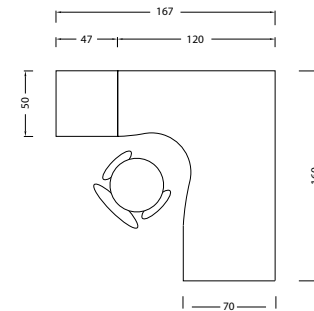

PRO EXCEL SERIES

PRO EXCEL 2