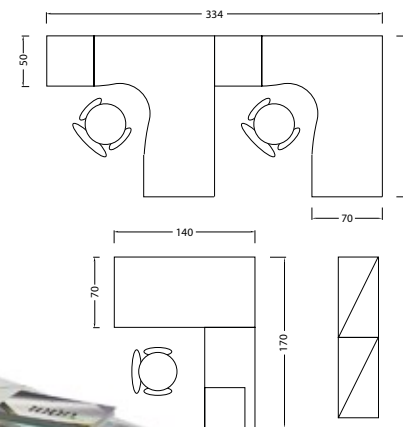

PRO EXCEL SERIES

PRO EXCEL 1