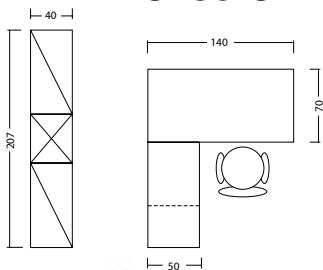

LOTUS-G

SERIES

LOTUS-G2A

LOTUS-G2