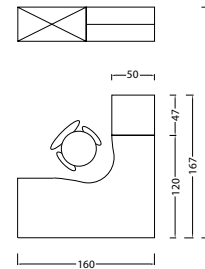

PRO EXCEL SERIES

PRO EXCEL 5